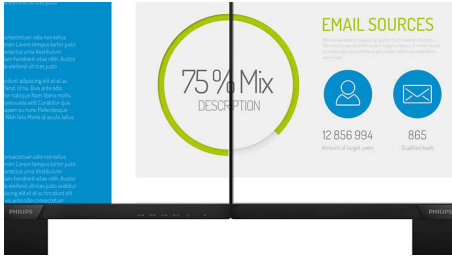

Philips
Full HD LCD monitor

V Line

25 (24.5" / 62.2 cm diag.)
1920 x 1080 (Full HD)

253V7LJAB

Vivid, crisp images, from edge-to-edge

A perfect all around display with stunning images that stretch from edge-to edge, made easy on the eyes, in a compact slim design.

Experience true multimedia

- Built-in speakers for audio without desktop clutter
- SmartConnect with DisplayPort, HDMI and VGA connections

Vivid pictures every time

- SmartContrast for rich black details
- 16:9 Full HD display for crisp detailed images
- SmartImage presets for easy optimized image settings
- Narrow border display for a seamless appearance
- LED technology for brilliant colors and energy efficiency

PHILIPS

Full HD LCD monitor
V Line 25 (24.5" / 62.2 cm diag.), 1920 x 1080 (Full HD)

253V7LJAB/01

Highlights

UltraNarrow Border

The new Philips displays feature ultra-narrow borders which allow for minimal distractions and maximum viewing size. Especially suited for multi-display or tiling setup like gaming, graphic design and professional applications, the ultra-narrow border display gives you the feeling of using one large display.