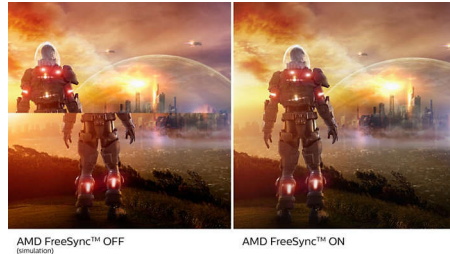

Ultra-smooth gaming

Gaming shouldn't be a choice between choppy gameplay or broken frames. With the new Philips monitor it doesn't have to be. Get fluid, artifact-free performance at virtually any framerate with AMD FreeSync™ technology, smooth quick refresh and ultra-fast response time.