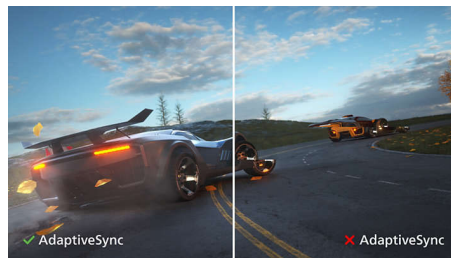

Adaptive-Sync technology

Gaming shouldn't be a choice between choppy gameplay or broken frames. Get fluid, artifact-free performance at virtually any framerate with Adaptive-Sync technology, smooth quick refresh and ultra-fast response time.