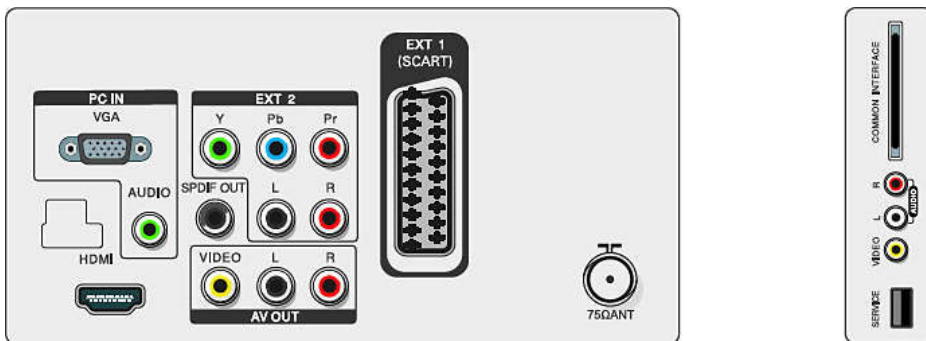

Built-in TV tuner

A television tuner built into a monitor to display television signals as well as computer data.

Remote control for TV

Remote control for TV functions

Specifications

Connectivity

- Signal Input: VGA (Analog), HDMI, PC Audio in
- Other connections: Common Interface, CVBS in, Audio L/R in, USB Service port, S/PDIF out (coaxial)
- Ext 1: SCART in
- Ext 2: YPbPr in, Audio L/R in
- Ext 3: CVBS out, Audio L/R out

Accessories

- Included accessories: Table top stand, Power cord, Quick start guide, User Manual, Remote Control, Batteries for remote control

Issue date 2024-03-24

Version: 3.2.3

EAN: 87 12581 50497 7

© 2024 Koninklijke Philips N.V.
All Rights reserved.