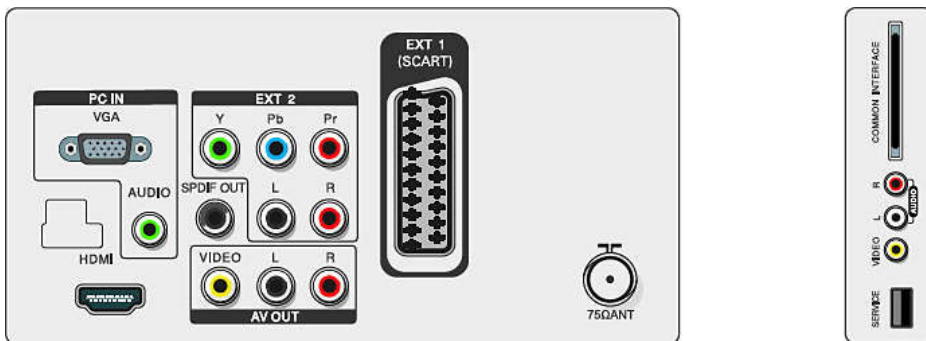

Convenience

- Ease of Installation: Plug & Play, Automatic Tuning System (ATS)
- Other convenience: VESA mount (100x100mm)
- Ease of Use: Program List, Side Control
- Screen Format Adjustments: Widescreen, Normal, Zoom 1, Zoom 2
- Remote control: 221T1 Remote control
- Smart mode: Movie, Personal, Standard, Vivid, Eco
- SmartSound: Music, Speech, Personal
- Teletext: 1000 page Smart Text
- On-Screen Display languages: Bulgarian, Croatian, Czech, Danish, Dutch, English, Finnish, French, German, Greek, Hungarian, Italian, Norwegian, Polish, Portuguese, Russian, Serbian, Slovakian, Slovenian, Spanish, Swedish, Simplified Chinese, Turkish

Accessories

- Included accessories: Power cord, Remote Control, Batteries for remote control, Quick start guide, User Manual, Table top stand

Issue date 2024-03-24

Version: 1.0.1

EAN: 87 12581 55904 5

© 2024 Koninklijke Philips N.V.
All Rights reserved.