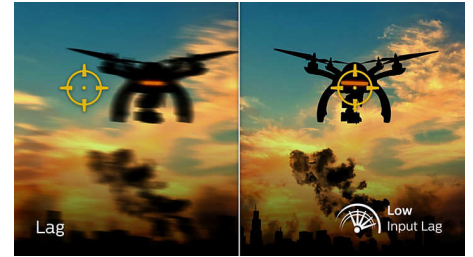

Low Input Lag

Input lag is the amount of time that elapses between performing an action with connected devices and seeing the result on screen. Low input lag reduces the time delay between entering a command from your devices to monitor, greatly improve on playing twitch-sensitive video games, particularly important to whom plays fast-paced, competitive games.