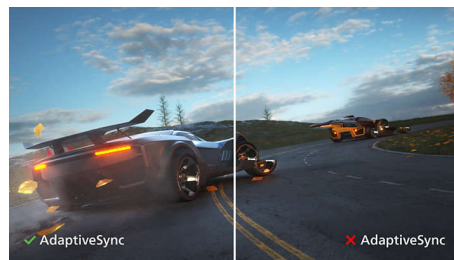

Adaptive-Sync technology

Gaming shouldn't be a choice between choppy gameplay or broken frames. Get fluid, artifact-free performance at virtually any framerate with Adaptive-Sync technology, smooth quick refresh and ultra-fast response time.

271V8/56