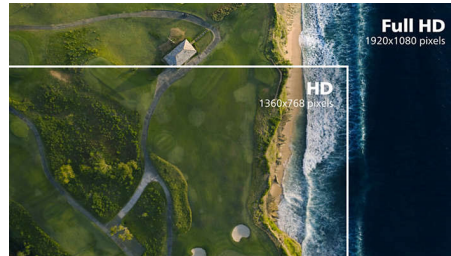

applications. It's optimized pixel management technology gives you 178/178 degree extra wide viewing angle, resulting in crisp images.

16:9 Full HD display

Picture quality matters. Regular displays deliver quality, but you expect more. This display features enhanced Full HD 1920 x 1080 resolution. With Full HD for crisp detail paired with high brightness, incredible contrast and realistic colors expect a true to life picture.