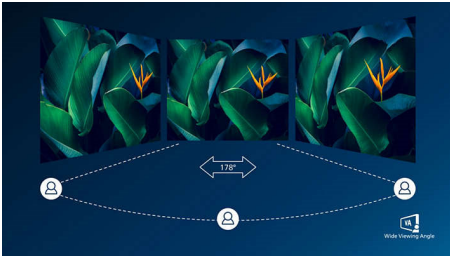

Gaming monitor
E Line 27" (68.6 cm), 1920 x 1080 (Full HD)

Highlights

VA display

Philips VA LED display uses an advanced multi-domain vertical alignment technology which gives you super-high static contrast ratios for extra vivid and bright images. While standard office applications are handled with ease, it is especially suitable for photos, web-browsing, movies, gaming, and demanding graphical applications. It's optimized pixel management technology gives you 178/178 degree extra wide viewing angle, resulting in crisp images.