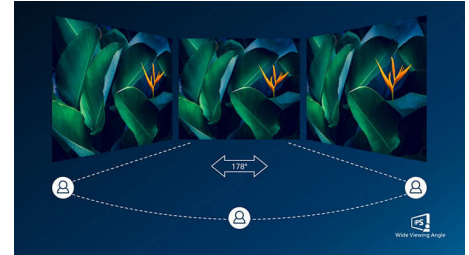

UltraNarrow Border

The new Philips displays feature ultra-narrow borders which allow for minimal distractions and maximum viewing size. Especially suited for multi-display or tiling setup like gaming, graphic design and professional applications, the ultra-narrow border display gives you the feeling of using one large display.

SmartErgoBase

The SmartErgoBase is a monitor base that delivers ergonomic display comfort and provides cable management. The base can swivel, tilt and rotate to various angles to ensure maximum comfort. The height adjustable stand guarantees the optimal viewing level, reducing the physical strains of a long workday, while cable management reduces cable clutter and keeps the workspace neat and professional.

Crystalclear images

These Philips screens deliver Crystalclear, Quad HD 2560x1440 or 2560x1080 pixel images. Utilizing high performance panels with high density pixel count, enabled by high bandwidth sources like USB-C, Displayport, HDMI, these new displays will make your images and graphics come alive. Whether you are demanding professional requiring extremely detailed information for CAD-CAM solutions, using 3D graphic applications or a financial wizard working on huge spreadsheets,

Philips displays will give you Crystalclear images.

IPS technology

IPS displays use an advanced technology which gives you extra wide viewing angles of 178/178 degree, making it possible to view the display from almost any angle - even in 90 degree Pivot mode! Unlike standard TN panels, IPS displays gives you remarkably crisp images with vivid colors, making it ideal not only for Photos, movies and web browsing, but also for professional applications which demand color accuracy and consistent brightness at all times.