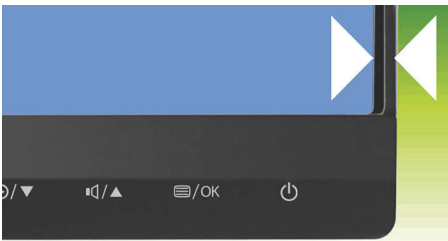

Easy to experience

- SmartImage presets for easy optimized image settings
- Built-in stereo speakers for multimedia
- Less eye fatigue with Flicker-free technology

PHILIPS

LCD monitor with USB-C docking
B Line 25" (63.4 cm), 2560 x 1440 (QHD)

258B6QUEB/56

Highlights

USB-C Docking

The new USB 3.1 Type-C cable with a slim and reversible connector, offers easy one-cable-docking. With USB 3.1 you get the fastest speeds, 20 times as fast as USB 2.0, allowing you to transfer a 4K movie in less than 60 seconds. Simplify by connecting all your peripherals to your monitor as a dock with one cable to the notebook, including high resolution video output from your PC to monitor. Additionally, USB-C even allows you to power and charge your notebook from the monitor eliminating the need for extra power cables. All your connections through one simple cable.

UltraNarrow Border

The new Philips displays feature ultra-narrow borders which allow for minimal distractions and maximum viewing size. Especially suited for multi-display or tiling setup like gaming, graphic design and professional applications, the ultra-narrow border display gives you the feeling of using one large display.

SmartErgoBase

The SmartErgoBase is a monitor base that delivers ergonomic display comfort and provides cable management. The base can swivel, tilt and rotate to various angles to ensure maximum comfort. The height adjustable stand guarantees the optimal viewing level, reducing the physical strains of a long workday, while cable management reduces cable clutter and keeps the workspace neat and professional.