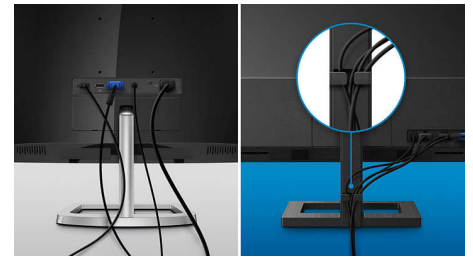

LowBlue Mode & Flicker-free

Our LowBlue Mode and Flicker-free technology have been developed to reduce eye strain and fatigue often caused by long hours in front of a monitor.

24E1N3300A/89

Built-in stereo speakers

A pair of high quality stereo speakers built into a display device. It can be visible front firing, or invisible down firing, top firing, rear firing, etc depending on model and design.

Cable management