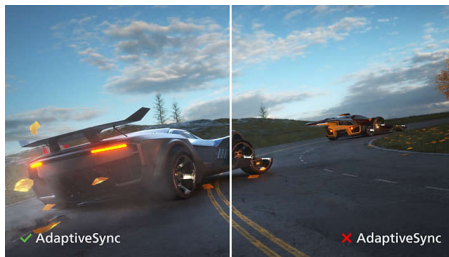

Adaptive-Sync technology

Gaming shouldn't be a choice between choppy gameplay or broken frames. Get fluid, artifact-free performance at virtually any framerate with Adaptive-Sync technology, smooth quick refresh and ultra-fast response time.