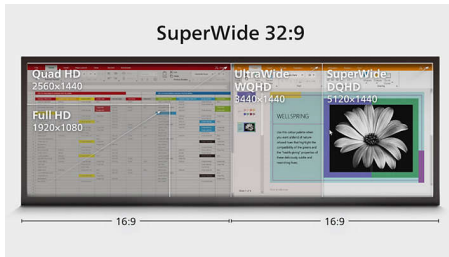

Optimal Connectivity

- Built in USB-C docking station
- Built-in KVM switch to easily switch between sources

PHILIPS

32:9 SuperWide curved LCD display
P Line 49 (48.8" / 124 cm diag.), 5120 x 1440 (Dual QHD)

499P9H1/56

Highlights

32:9 SuperWide

32:9 SuperWide 49" screen, with 5120 x 1440 resolution, is designed to replace multiscreen setups for massive wide view. It's like having two 27" 16:9 Quad HD displays side-by-side. SuperWide monitors offer screen area of dual monitors without the complicated setup.

1800r Curved display

Innovative curved display offers less image distortion, a wider field of view, reduced glare, and more comfort for eyes.

Specifications

Picture/Display

- Panel Size: 48.8 inch / 124 cm
- Aspect ratio: 32:9
- LCD panel type: VA LCD
- Backlight type: W-LED system
- Pixel pitch: 0.233 x 0.233 mm
- Brightness: 450 cd/m²
- Display colors: 1.07B (8bit + FRC)
- Color gamut (typical): NTSC 103%*, sRGB 121%*, Adobe RGB 91%*
- Color gamut (min.): BT. 709 Coverage: 99.67%*, DCI-P3 Coverage: 94.62%*
- Contrast ratio (typical): 3000:1
- SmartContrast: 80,000,000:1
- Response time (typical): 5 ms (Gray to Gray)*
- Viewing angle: 178° (H) / 178° (V), @ C/R > 10
- Picture enhancement: SmartImage
- Maximum resolution: 5120 x 1440 @ 70 Hz*
- Effective viewing area: 1193.5 (H) x 335.7 (V) mm at a 1800R curvature*
- Scanning Frequency: 30 - 230 kHz (H) / 48 - 70 Hz (V); Adaptive sync (for HDMI/DP)
- sRGB
- Delta E: < 2
- Flicker-free
- Pixel Density: 109 PPI
- LowBlue Mode