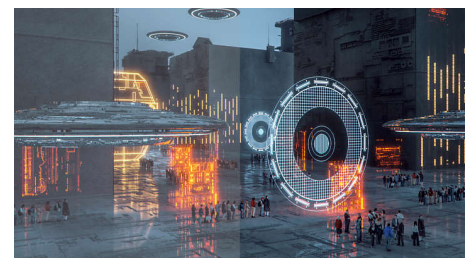

SmartImage Game mode

The new Philips gaming display has quick access OSD fine tuned for gamers, offering you multiple options. "FPS" mode (First person shooting) improves dark themes in games, allowing you to see hidden objects in dark areas. "Racing" mode adapts display with fastest response time, high color, along with image adjustments. "RTS" mode (Real time strategy) has a special SmartFrame mode which enables highlighting of specific area and allows for size and image adjustments. Gamer 1 and Gamer 2 enable you to save personal customized settings based on different games, ensuring best performance.