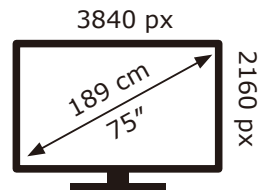

PHILIPS

75PUS8079/12

129 kWh/1000h

2019/2013

PHILIPS

75PUS8079/12

129 kWh/1000h

2019/2013