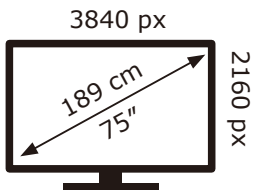

PHILIPS

75PUS8079/12

129 kWh/1000h

2019/2013

PHILIPS

75PUS8079/12

129 kWh/1000h

2019/2013