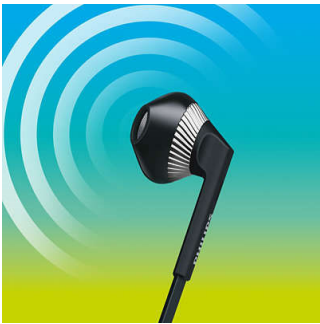

Listen for longer

- Designed to fit ear geometry comfortably
- Tangle-free flat cable for convenience on the go
- Bluetooth version 4.1 and HSP/HFP/A2DP/AVRCP Support

Always ready to go

- Flex-grip cable relief enhances durability and connectivity
- Wireless control for music enjoyment and calls

Revel in quality sound

- 14.2mm speaker drivers for powerful sound and rich bass
- Powerful magnets enhance bass performance

PHILIPS

Bluetooth Headset
14.2mm drivers/ open-back Earbud, Flat cable

Highlights

Flex-grip cable relief

Using a rubberized Flex-grip cable relief between the headphones and the cable, the connection is protected from damage through repeated bending extending its life.

Geometric comfort fit

A design based on ear geometry creates a comfortable, snug fit for everyone.

Large speaker drivers

Quality 14.2mm speaker drivers with a bass vent design on the earphones for rich bass.

Powerful magnets

Powerful magnets enhance bass performance