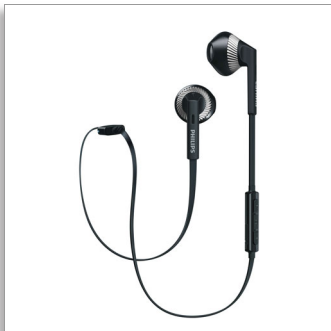

Philips
Bluetooth Headset

14.2mm drivers/ open-back

Earbud
Flat cable

SHB5250BK

Wireless freedom, powerful sound

Designed to fit ear geometry

Designed for wireless freedom on the go, these Philips MyJam FreshTones BT earphones feature 14.2mm drivers for big bass and optimal fit designed around ear geometry.

Listen for longer

- Designed to fit ear geometry comfortably
- Tangle-free flat cable for convenience on the go
- Bluetooth version 4.1 and HSP/HFP/A2DP/AVRCP Support

Always ready to go

- Flex-grip cable relief enhances durability and connectivity
- Wireless control for music enjoyment and calls

Revel in quality sound

- 14.2mm speaker drivers for powerful sound and rich bass
- Powerful magnets enhance bass performance

PHILIPS

Bluetooth Headset
14.2mm drivers/ open-back Earbud, Flat cable

Highlights

A design based on ear geometry creates a comfortable, snug fit for everyone.

Large speaker drivers

Quality 14.2mm speaker drivers with a bass vent design on the earphones for rich bass.

Powerful magnets

Powerful magnets enhance bass performance