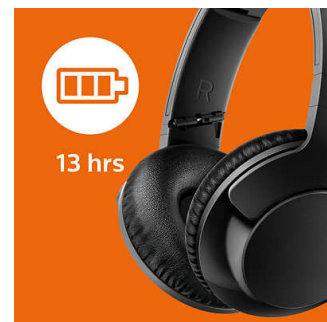

12-hour playtime

With 12 hours of playtime, you'll have enough power to keep your music going all day.