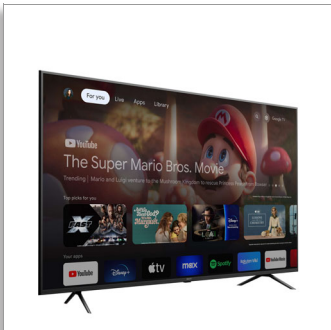

Philips Google TV
7000 series 4K Ultra HD
LED Google TV

70" Google TV
4K UHD 2160p
Chromecast
Built-in Google Assistant

70PUL7553

Watch what you love, control it with your voice

4K Ultra HD Google TV

The Philips Google TV brings together movies, shows, live TV and more from across your apps and organizes them just for you. Ask Google to find movies and shows, answer questions, control smart home devices, and more, with your voice.

- Sleek European design
- Ultra HD HDR10 — See more of that the director intended

PHILIPS

 **Google TV**

7000 series 4K Ultra HD LED Google TV
70" Google TV 4K UHD 2160p, Chromecast, Built-in Google Assistant