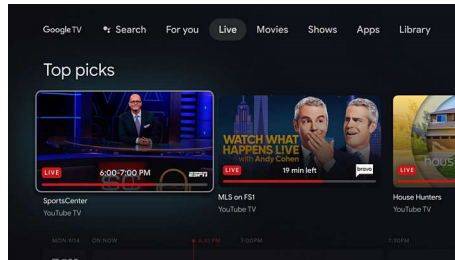

Popular apps

Google Play is your entertainment unbound. Download all your favorite apps, movies, TV shows, and games all in one place.

Perfect picture

Experience extraordinary picture quality with UHD resolution and 120 PMR, combined with HDR for unbelievably colors.

Live TV / Free Content

From breaking news to the season finale, tune into the Live TV tab to browse through live channels with just a click.

Cast to your TV

With Chromecast built-in, easily cast movies, shows, photos, and more from your mobile device to your TV.