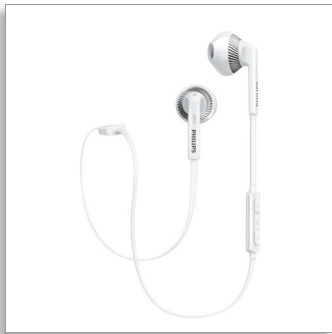

Philips  
Bluetooth Headset

14.2mm drivers/ open-back  
Earbud  
Flat cable

SHB5250WT

### Designed to fit ear geometry

Designed for wireless freedom on the go, these Philips MyJam FreshTones BT earphones feature 14.2mm drivers for big bass and optimal fit designed around ear geometry.

#### Revel in quality sound

- 14.2mm speaker drivers for powerful sound and rich bass
- Powerful magnets enhance bass performance

**PHILIPS**

Bluetooth Headset  
14.2mm drivers/ open-back Earbud, Flat cable

## Large speaker drivers

Quality 14.2mm speaker drivers with a bass vent design on the earphones for rich bass.