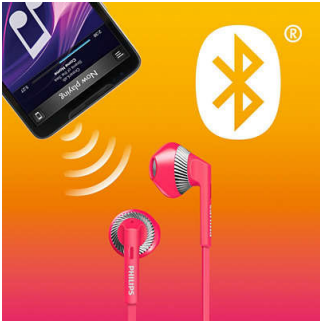

Revel in quality sound

- 14.2mm speaker drivers for powerful sound and rich bass
- Powerful magnets enhance bass performance

PHILIPS

Bluetooth Headset
14.2mm drivers/ open-back Earbud, Flat cable

Highlights

Flex-grip cable relief

Using a rubberized Flex-grip cable relief between the headphones and the cable, the connection is protected from damage through repeated bending extending its life.

Large speaker drivers

Quality 14.2mm speaker drivers with a bass vent design on the earphones for rich bass.

Powerful magnets

Powerful magnets enhance bass performance

Supports Bluetooth version 4.1

Pair your smart device with your headphones using Bluetooth and enjoy the freedom of crystal clear music and phone calls - without the hassle of cables.

Tangle-free flat cable

Flat cable ensures that your cord stays smooth and tangle free - always.

Wireless music and calls

Enjoy the freedom of listening to music and phone calls - without the hassle of a cable. Change tracks, volume control, and answer calls with an easy to use remote control.