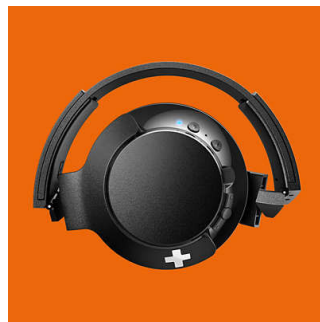

Compact fold

The unique compact fold design gives you the best experience on the go. The headphones

can be either flat fold or compact fold for easy portability and easy storage.