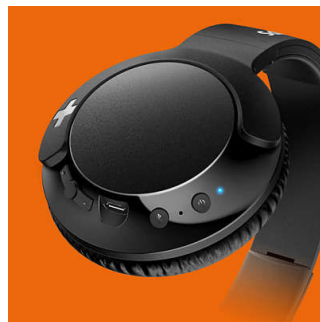

PHILIPS

Bluetooth Headset
40mm drivers/closed-back Over-ear, Soft ear cushions, Compact folding

SHB3175BK/00

Highlights

40 mm speakers

40mm Neodymium speakers that produce big bold bass

Adjustable earshells/ handband

A swivel earshells design and adjustable headband makes it a great fit for everyone.

Big, bold bass

Powerful bass to upgrade your listening enjoyment. Don't get fooled by its sleek design as the specially designed bass vent and specially tuned drivers produces ultra-low end frequencies that gives the headphones the unique Bass+ sound signature. Separate

acoustic volume is used to make sure high consistency bass performance in every production.

Bluetooth

Easily pair your headphones with any Bluetooth device for wireless music.

Button controls

Button controls on the right ear shell enable you to control music and calls with a press.