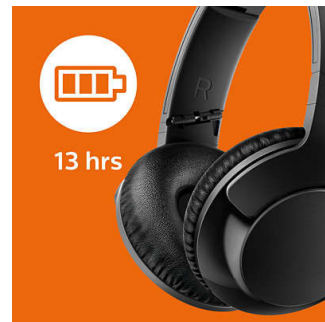

12-hour playtime

With 12 hours of playtime, you'll have enough power to keep your music going all day.