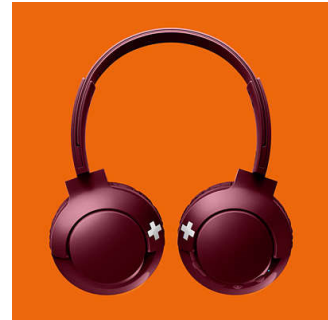

Adjustable fit

Designed for optimal fit, BASS+ headphones feature swiveling earshells and an adjustable headband to ensure a great fit for all wearers.

Big, bold bass

This is big, powerful bass that lets you really feel the beat. Don't let the sleek design fool you – specially tuned drivers and bass vents produce ultra-low end frequencies to create a unique BASS+ sound signature.

Bluetooth

Easily pair your headphones with any Bluetooth device for wireless music.

Button controls

Button controls on the right ear shell enable you to control music and calls with a press.

Flat folding

With their flat folding design, BASS+ headphones are easy to fold and store away, making them your ideal travel companion.

Hands-free calls

Convenient hands-free calling with mic and Bluetooth® 4.1

Soft cushions

Soft, breathable ear cushions provide great comfort over long listening sessions.

Specifications

Sound

- Acoustic system: Closed
- Speaker diameter: 32 mm
- Impedance: 32 ohm
- Magnet type: NdFeB
- Frequency response: 9 - 21 000 Hz
- Maximum power input: 40 mW
- Sensitivity: 103 dB
- Type: dynamic