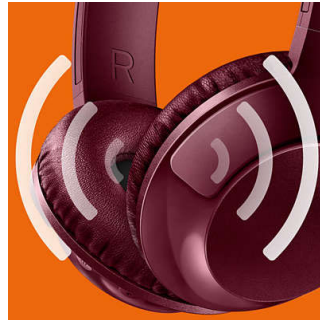

PHILIPS

Highlights

12-hour playtime

With 12 hours of playtime, you'll have enough power to keep your music going all day.

32mm drivers

BASS+ headphones feature 32mm speaker drivers that produce big, pumping bass.

Adjustable fit

Designed for optimal fit, BASS+ headphones feature swiveling earshells and an adjustable headband to ensure a great fit for all wearers.

Big, bold bass

This is big, powerful bass that lets you really feel the beat. Don't let the sleek design fool you – specially tuned drivers and bass vents produce ultra-low end frequencies to create a unique BASS+ sound signature.