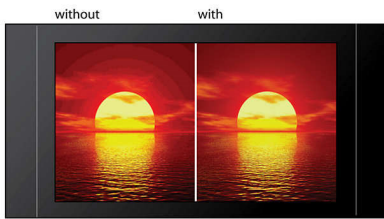

DVD player
USB 2.0

TAEP200/12

Highlights

12-bit/108MHz video processing

12-bit Video DAC is a superior Digital-to-Analogue-Converter that preserves every detail of the authentic picture quality. It shows subtle shades and smoother graduation of colors, resulting in a more vibrant and natural picture. The limitation of the usual 10bit DAC become in particular apparent while using large screens and projectors.