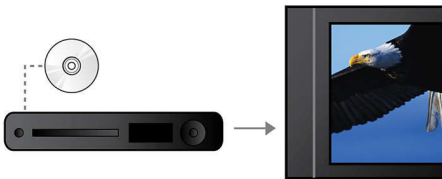

Plays it all

Play virtually any disc you want - whether they be CDs, (S)VCDs, DVDs, DVD+R, DVD-R,

DVD+RW or DVD-RW. Experience unbeatable flexibility and the convenience of playing all your discs on one device.