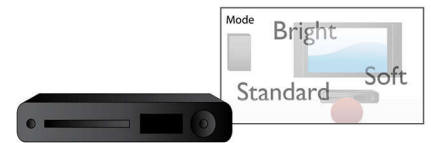

Smart Picture

Smart Picture provides the optimum picture settings for color, brightness, saturation, contrast, sharpness, and so on, to enhance your overall viewing experience at all times.

12-bit
Video DAC

CERTIFIED
USB

SMART PICTURE