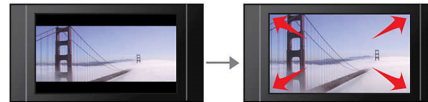

Connect and enjoy multiple sources

- USB Media Link for media playback from USB flash drives

PHILIPS

DVD player
USB 2.0

TAEP200/12

Highlights

12-bit/108MHz video processing

12-bit Video DAC is a superior Digital-to-Analogue-Converter that preserves every detail of the authentic picture quality. It shows subtle shades and smoother graduation of colors, resulting in a more vibrant and natural picture. The limitation of the usual 10bit DAC become in particular apparent while using large screens and projectors.

Screen Fit

Whatever you're watching, and on any TV, Screen Fit ensures that the picture fills the whole screen. Annoying black bars on the top and bottom are eliminated, without any tedious manual adjustments to make. Simply press the Screen Fit button, choose the format and enjoy your movie in full-screen