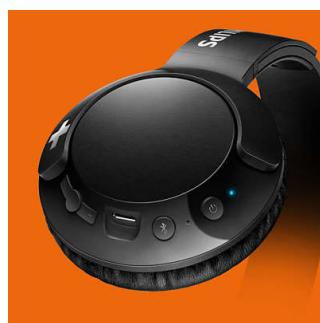

Adjustable fit

Designed for optimal fit, BASS+ headphones feature swiveling earshells and an adjustable headband to ensure a great fit for all wearers.

Big, bold bass

This is big, powerful bass that lets you really feel the beat. Don't let the sleek design fool you – specially tuned drivers and bass vents produce ultra-low end frequencies to create a unique BASS+ sound signature.

Bluetooth

Easily pair your headphones with any Bluetooth device for wireless music.

Button controls

Button controls on the right ear shell enable you to control music and calls with a press.

Flat folding

With their flat folding design, BASS+ headphones are easy to fold and store away, making them your ideal travel companion.