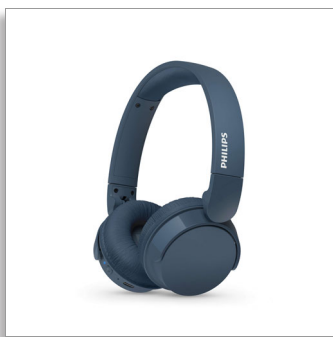

Philips 4000 series
On-ear wireless
headphones

Lightweight on-ear headphone

Natural sound. Dynamic Bass
Up to 55 hours play time
Clear calls

TAH4209BL

Light, comfy, foldable—and plays for days!

With up to 55 hours of playback, these wireless on-ear headphones will keep you happy for days between charges. You get great sound, Dynamic Bass for deeper bass even at low volumes, and you can activate a low lag setting for videos.

On-ear wireless headphones. Comfort and style

- Up to 55 hours play time. USB-C charging
- So light and comfy, you can wear them for hours
- Great sound even at low volume with Dynamic Bass
- Powerful 32 mm neodymium drivers
- Stylish matte colorways

Everyday ease

- A quick 15-minute charge provides 2 hours of playback
- Solid Bluetooth multipoint connection
- Clear calls. They'll hear what you're saying
- Beautifully portable compact-fold design
- Convenient multi-function button on right ear cup

Great sound. Dynamic Bass

You get great sound from the 32 mm drivers, and decent passive noise isolation from the on-ear fit. If you love a good bassline, activate Dynamic Bass via the Philips Headphones app and you can enjoy the full power of your favorite tunes even if you're listening quietly.