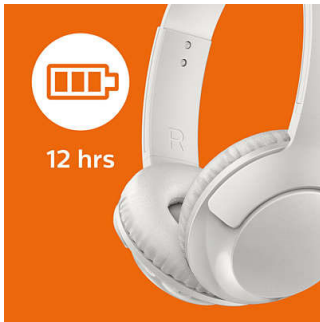

True comfort

- Adjustable earshells and headband for optimal comfort
- Control calls, music and volume with ear-shell switches
- Soft ear cushions for long-wearing comfort
- Flat folding design for easy portability
- Convenient hands-free calling

Wireless

- Bluetooth wireless technology
- Rechargeable battery offers up to 12 hours of playtime
- USB charging cable

More bass

- Big, bold bass you can feel
- 32mm speaker drivers
- Great sound isolation for better listening experience

PHILIPS

Wireless On Ear Headphone with mic
32mm drivers/closed-back On-ear, Soft ear cushions, Flat folding

SHB3075WT/00

Highlights

12-hour playtime

With 12 hours of playtime, you'll have enough power to keep your music going all day.