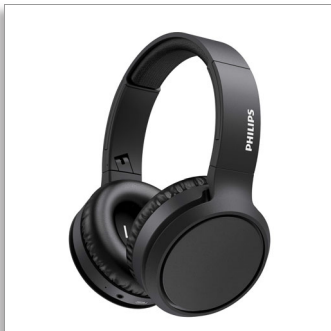

Philips
Wireless Headphone

40mm drivers/closed-back

Light weight
Compact folding
Up to 29 hours play time

TAH5205BK

Here comes the bass

Cover your ears and feel that bass! These wireless over-ear headphones boast a BASS boost button for deeper bass at a touch. You get up to 29 hours play time, fast charging, and a rock-solid Bluetooth connection. You won't miss a beat.

Big bold bass

- Powerful 40 mm neodymium drivers. BASS boost button.
- 29 hours play time. USB-C charging.
- Charge for 15 minutes, get extra 4 hours play time
- Over-ear, closed-back design. Great sound isolation.

Maximum comfort. Maximum style.

- Compact-fold design for easy storage.
- Eye-catching matte colorways
- Lightweight, adjustable cushioned headband.
- Soft ear cups that can be angled for maximum comfort

40mm drivers/closed-back Light weight, Compact folding, Up to 29 hours play time

TAH5205BK/00

Highlights

BASS boost button

These over-ear headphones boast powerful 40 mm neodymium acoustic drivers that give you crisp sound and rich bass. When you want more, simply press the BASS boost button and you'll feel the difference instantly.