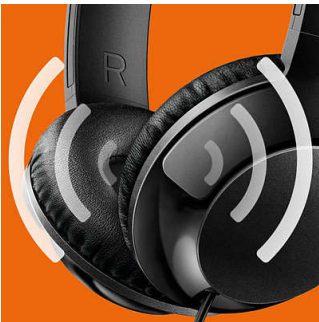

Big, bold bass

This is big, powerful bass that lets you really feel the beat. Don't let the sleek design fool

you – specially tuned drivers and bass vents produce ultra-low end frequencies to create a unique BASS+ sound signature.