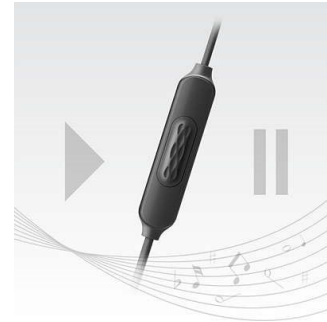

Always ready to go

- Anti-tangle slider keeps your cables together neatly
- Durable Flexi-grip for strong headphone-to-cable connection
- Featuring in-line remote with mic for music and calls

PHILIPS

Headphones with mic
8.6mm drivers/semi-closed back In-ear

Anti-tangle slider

The smart anti-tangle slider helps you easily keep the two earpiece cables neatly together, simply by gliding it up. No more hassles with tangles or knots!

Durable Flexi-grip connection

This soft yet durable and flexible connector between the earphone and cable helps protect against potential damage from repeated bending.

Finely tuned neodymium driver

Neodymium is the ideal material that produces strong magnetic field for greater sensitivity in a voice coil, better bass response and higher overall sound quality. It features re-engineered 8.6mm neodymium drivers that are responsive to high frequencies and ensure pure sound clarity.

In-line remote with mic

The built-in microphone lets you easily switch from music listening to taking phone calls - easily, so you'll always stay connected

Oval sound tubes

Your in-ear headphones are precisely designed to fit any ear. Its ergonomic oval sound tube and curved architecture ensure an optimized, secure and comfortable fit - always.