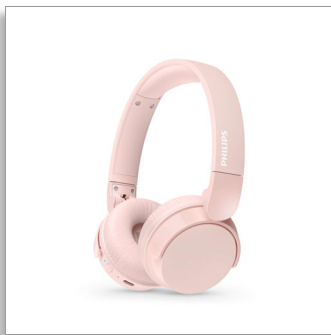

Philips 4000 series
On-ear wireless
headphones

Lightweight on-ear headphone
Natural sound. Dynamic Bass
Up to 55 hours play time
Clear calls

TAH4209PK

Light, comfy, foldable—and plays for days!

With up to 55 hours of playback, these wireless on-ear headphones will keep you happy for days between charges. You get great sound, Dynamic Bass for deeper bass even at low volumes, and you can activate a low lag setting for videos.

On-ear wireless headphones. Comfort and style

- Up to 55 hours play time. USB-C charging
- So light and comfy, you can wear them for hours
- Great sound even at low volume with Dynamic Bass
- Powerful 32 mm neodymium drivers
- Stylish matte colorways

Everyday ease

- A quick 15-minute charge provides 2 hours of playback
- Solid Bluetooth multipoint connection
- Clear calls. They'll hear what you're saying
- Beautifully portable compact-fold design
- Convenient multi-function button on right ear cup

TAH4209PK/00

Highlights

Lightweight and comfy

These on-ear headphones are primed for everyday comfort. The cushioned headband is so light you'll barely feel it, and the soft ear cups can be angled so they feel just right. Each ear cup is padded with memory foam: the more you wear them, the more you'll love them.