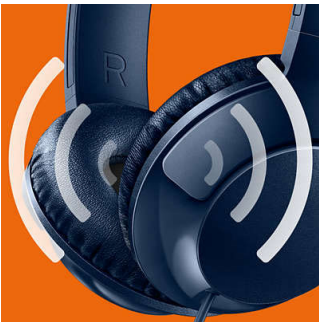

Big, bold bass

This is big, powerful bass that lets you really feel the beat. Don't let the sleek design fool

you – specially tuned drivers and bass vents produce ultra-low end frequencies to create a unique BASS+ sound signature.