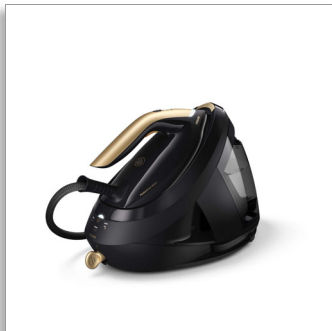

Philips PerfectCare 8000 Series
Steam generator

Speed mode

Intelligent automatic steam
Guaranteed no burns*
Ultra-light iron

PSG8130/80

The iron that adapts steam to your ironing speed

Effortless ironing. Fast results.

Effortless ironing with fast results

- Adapts steam to your ironing speed
- Iron effortlessly with automatic steam

Ultimate performance

- Updated motion sensor for easy vertical use
- Ultra-powerful steam for crease removal