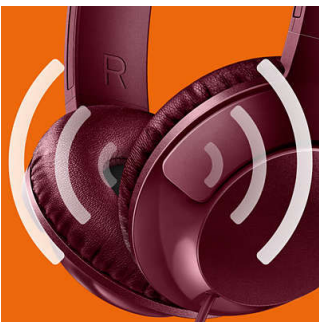

Big, bold bass

This is big, powerful bass that lets you really feel the beat. Don't let the sleek design fool