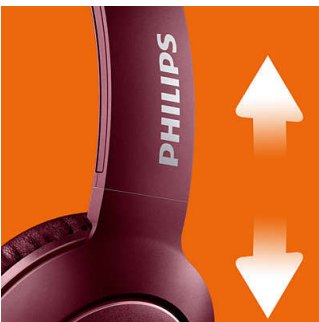

Adjustable fit

Designed for optimal fit, BASS+ headphones feature swiveling earshells and an adjustable headband to ensure a great fit for all wearers.