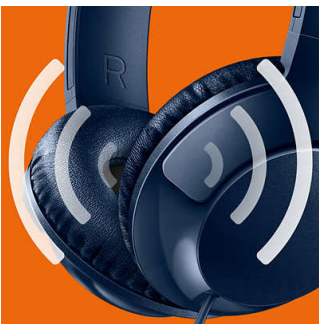

Big, bold bass

This is big, powerful bass that lets you really feel the beat. Don't let the sleek design fool

you – specially tuned drivers and bass vents produce ultra-low end frequencies to create a unique BASS+ sound signature.