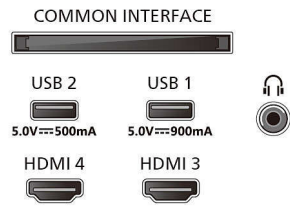

4K Ambilight TV

139 cm (55") Ambilight TV P5 AI perfect picture engine, Google TV™, Dolby Vision and Dolby Atmos

55OLED819/12

Specifications

Ambilight

- Ambilight Features: Wall colour adaptive, Lounge light mode, Game Mode, Ambilight Music, Sunrise Alarm, AmbiSleep, Ambilight FTI Animation, Works with Philips Wireless Home Speakers
- Ambilight Version: 3 sided

Picture/Display

- Diagonal screen size (inch): 55 inch
- Diagonal screen size (metric): 139 cm

- Display: 4K Ultra HD OLED
- Panel resolution: 3840 x 2160
- Native refresh rate: 120 Hz
- Picture engine: P5 AI Perfect Picture Engine
- Picture enhancement: Perfect Natural Motion, Micro Dimming Perfect, Dolby Vision, HLG (Hybrid Log Gamma), CalMAN Ready, IMAX enhanced mode, HDR10+ Adaptive, Film-maker mode
- Multi-view

Display input resolution

- Resolution-Refresh rate: 576 p - 50 Hz, 640 x 480 - 60 Hz, 720 p - 50 Hz, 60 Hz, 1920 x 1080p -24/25/30/50/ 60/100/120/144Hz, 2560 x 1440 - 60/120/144Hz, 3840 x 2160p - 24/25/30/50/60/100/120/144 Hz

Tuner/Reception/Transmission

- Digital TV: DVB-T/T2/T2-HD/C/S/S2
- TV Programme guide*: 8-day Electronic

Connections

Side