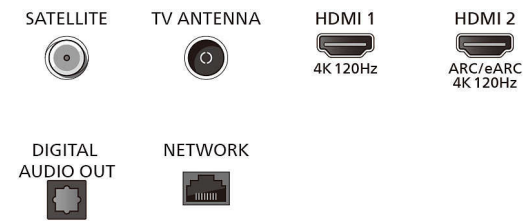

4K Ambilight TV

139 cm (55") Ambilight TV P5 AI perfect picture engine, Google TV™, Dolby Vision and Dolby Atmos

55OLED819/12

Specifications

Ambilight

- Ambilight Features: Wall colour adaptive, Lounge light mode, Game Mode, Ambilight Music, Sunrise Alarm, AmbiSleep, Ambilight FTI Animation, Works with Philips Wireless Home Speakers
- Ambilight Version: 3 sided

Picture/Display

- Diagonal screen size (inch): 55 inch
- Diagonal screen size (metric): 139 cm

- Display: 4K Ultra HD OLED
- Panel resolution: 3840 x 2160
- Native refresh rate: 120 Hz
- Picture engine: P5 AI Perfect Picture Engine
- Picture enhancement: Perfect Natural Motion, Micro Dimming Perfect, Dolby Vision, HLG (Hybrid Log Gamma), CalMAN Ready, IMAX enhanced mode, HDR10+ Adaptive, Film-maker mode
- Multi-view

Display input resolution

- Resolution-Refresh rate: 576 p - 50 Hz, 640 x 480 - 60 Hz, 720 p - 50 Hz, 60 Hz, 1920 x 1080p -24/25/30/50/ 60/100/120/144Hz, 2560 x 1440 - 60/120/144Hz, 3840 x 2160p - 24/25/30/50/60/100/120/144 Hz

Tuner/Reception/Transmission

- Digital TV: DVB-T/T2/T2-HD/C/S/S2
- TV Programme guide*: 8-day Electronic

Connections

Side

Bottom