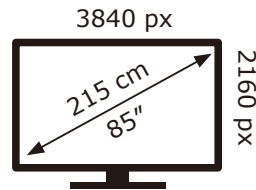

154 kWh/1000h

ABCDEF**G**
HDR
387 kWh/1000h