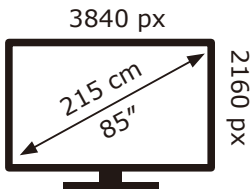

ENERG

PHILIPS

85PML9049/12

154 kWh/1000h

ABCDEF**G**
HDR
387 kWh/1000h

2019/2013

ENERG

PHILIPS