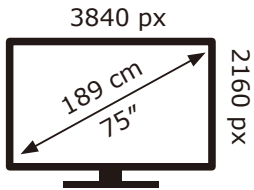

PHILIPS

75PUS8949/12

91 kWh/1000h

ABCDEF**G**  
**HDR**  
 268 kWh/1000h

2019/2013

PHILIPS

75PUS8949/12

91 kWh/1000h