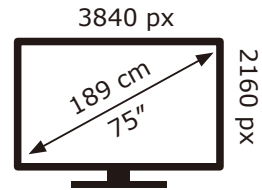

91 kWh/1000h

ABCDEF**G**
HDR
268 kWh/1000h