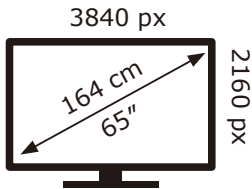

PHILIPS

65PML9059/12

98 kWh/1000h

ABCDEF**G**  
**HDR**  
 215 kWh/1000h

2019/2013

PHILIPS

65PML9059/12

98 kWh/1000h