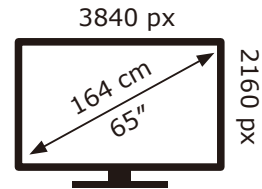

98 kWh/1000h

ABCDEF**G**
HDR
215 kWh/1000h