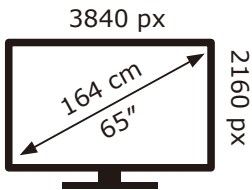

ENERG

PHILIPS

65PUS8909/12

85 kWh/1000h

ABCDEF**G**
HDR
235 kWh/1000h

2019/2013

ENERG

PHILIPS