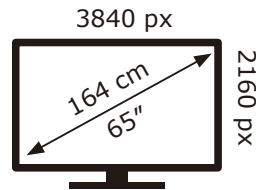

85 kWh/1000h

ABCDEF**G**
HDR
235 kWh/1000h