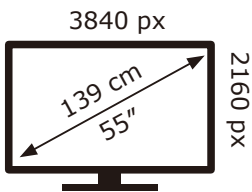

ENERG

PHILIPS

55PUS8959/12

69 kWh/1000h

ABCDEF**G**
HDR
180 kWh/1000h

2019/2013

ENERG

PHILIPS