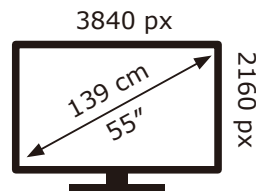

69 kWh/1000h

ABCDEF**G**
HDR
180 kWh/1000h