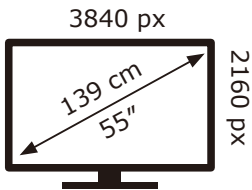

ENERG

PHILIPS

55PUS8949/12

69 kWh/1000h

ABCDEF**G**
HDR
180 kWh/1000h

2019/2013

ENERG

PHILIPS