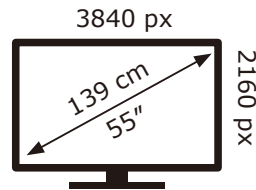

69 kWh/1000h

ABCDEF**G**
HDR
180 kWh/1000h