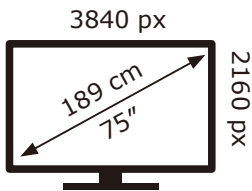

PHILIPS

75PML9009/12

**129** kWh/1000h

ABCDEF**G**  
**HDR**  
**294** kWh/1000h

2019/2013

PHILIPS

75PML9009/12

**129** kWh/1000h