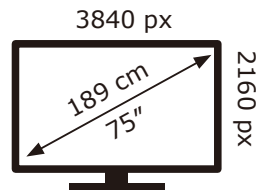

129 kWh/1000h

ABCDEF**G**
HDR
294 kWh/1000h