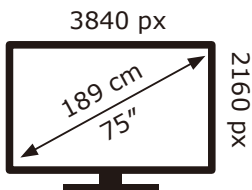

PHILIPS

75PML9049/12

**129** kWh/1000h

ABCDEF**G**  
**HDR**  
**294** kWh/1000h

2019/2013

PHILIPS

75PML9049/12

**129** kWh/1000h