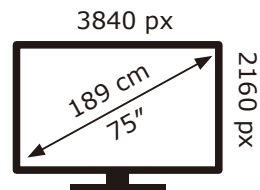

129 kWh/1000h

ABCDEF**G**
HDR
294 kWh/1000h