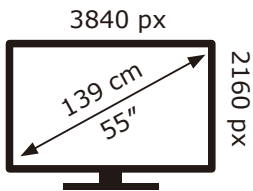

PHILIPS

55PUS7609/12

**77** kWh/1000h

ABCDEF**G**  
**HDR**  
**106** kWh/1000h

2019/2013

PHILIPS

55PUS7609/12

**77** kWh/1000h