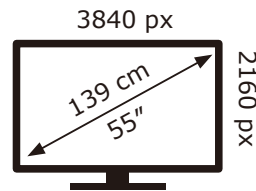

77 kWh/1000h

ABCDEF**G**
HDR
106 kWh/1000h