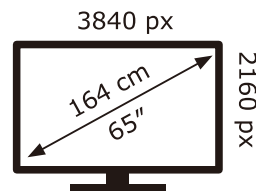

85 kWh/1000h

ABCDEF**G**
HDR
235 kWh/1000h