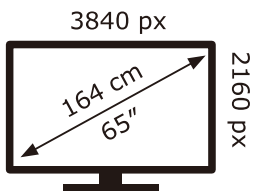

PHILIPS

65PUS8959/12

85 kWh/1000h

ABCDEF**G**
HDR
 235 kWh/1000h

2019/2013

PHILIPS

65PUS8959/12

85 kWh/1000h