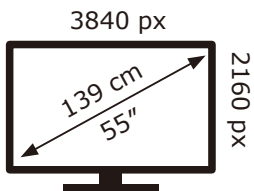

PHILIPS

55PML9059/12

82 kWh/1000h

2019/2013

PHILIPS

55PML9059/12

82 kWh/1000h

2019/2013