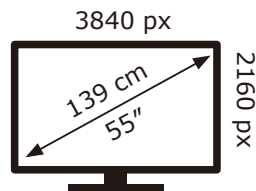

PHILIPS

55PML9059/12

82 kWh/1000h

2019/2013

PHILIPS

55PML9059/12

82 kWh/1000h

2019/2013