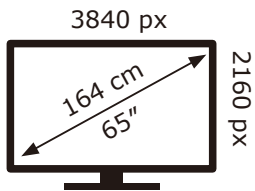

PHILIPS

65OLED769/12

96 kWh/1000h

ABCD **E**FG  
**HDR**  
 84 kWh/1000h

2019/2013

PHILIPS

65OLED769/12

96 kWh/1000h