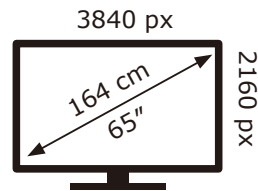

96 kWh/1000h

ABCD **E**FG
HDR
84 kWh/1000h