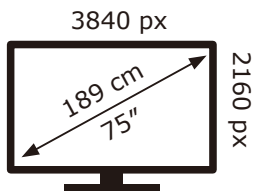

PHILIPS

75PUS8909/12

91 kWh/1000h

ABCDEF**G**  
**HDR**  
 268 kWh/1000h

2019/2013

PHILIPS

75PUS8909/12

91 kWh/1000h