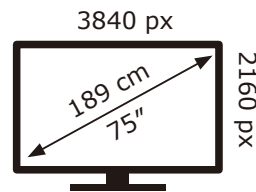

91 kWh/1000h

ABCDEF**G**
HDR
268 kWh/1000h