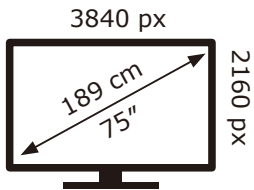

PHILIPS

75PML9059/12

129 kWh/1000h

ABCDEF**G**
HDR
294 kWh/1000h

2019/2013

PHILIPS

75PML9059/12

129 kWh/1000h