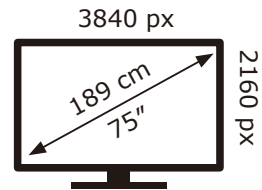

129 kWh/1000h

ABCDEF**G**
HDR
294 kWh/1000h