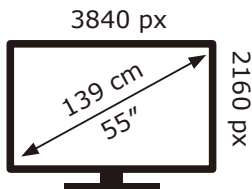

PHILIPS

55PUS8079/12

77 kWh/1000h

ABCDEF**G**
HDR
136 kWh/1000h

2019/2013

PHILIPS

55PUS8079/12

77 kWh/1000h