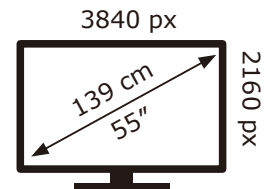

77 kWh/1000h

ABCDEF**G**
HDR
136 kWh/1000h