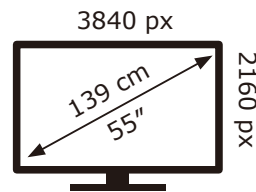

PHILIPS

55PML9049/12

82 kWh/1000h

2019/2013

PHILIPS

55PML9049/12

82 kWh/1000h

2019/2013