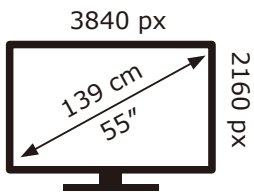

PHILIPS

55PML9049/12

82 kWh/1000h

2019/2013

PHILIPS

55PML9049/12

82 kWh/1000h

2019/2013